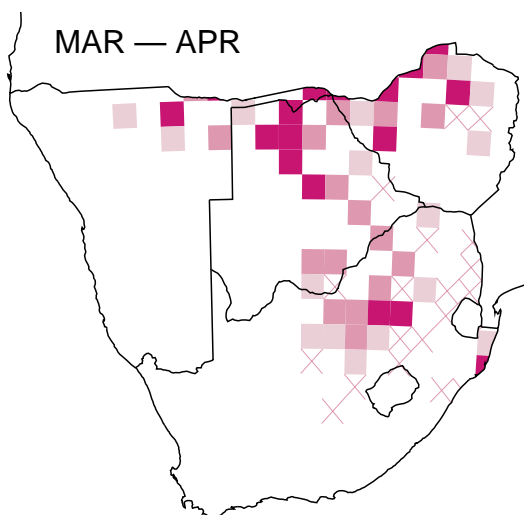

Models of seasonality for Zones. Number of records (top to bottom, left to right):  
 Occurrence: 149, 3, 9, 1, 379, 205, 489, 3; Breeding: 0, 0, 1, 0, 0, 2, 5, 0.

BLACK EGRET

Seasonal distribution maps; one-degree grid.