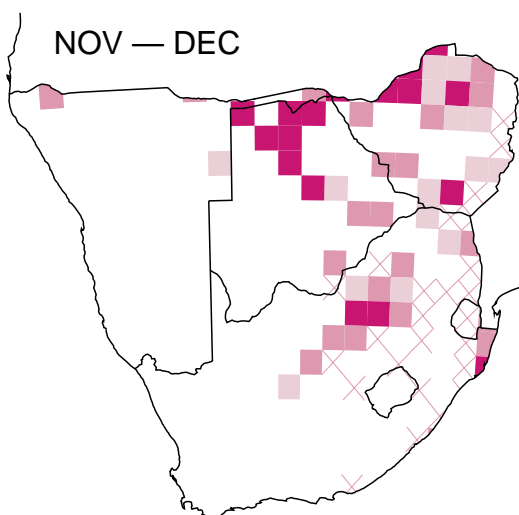

Models of seasonality for Zones. Number of records (top to bottom, left to right):  
 Occurrence: 149, 3, 9, 1, 379, 205, 489, 3; Breeding: 0, 0, 1, 0, 0, 2, 5, 0.

BLACK EGRET

Seasonal distribution maps; one-degree grid.