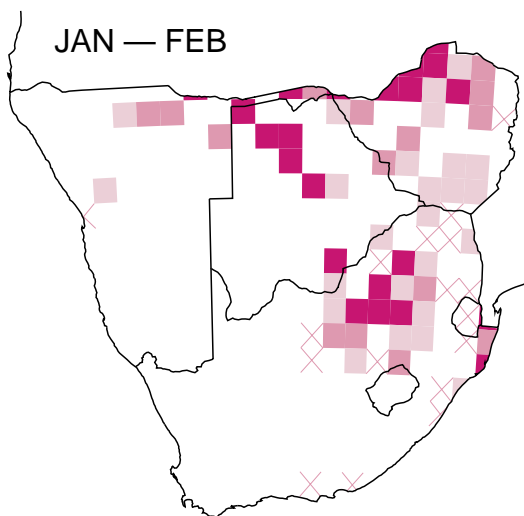

Models of seasonality for Zones. Number of records (top to bottom, left to right):  
 Occurrence: 149, 3, 9, 1, 379, 205, 489, 3; Breeding: 0, 0, 1, 0, 0, 2, 5, 0.

BLACK EGRET

Seasonal distribution maps; one-degree grid.