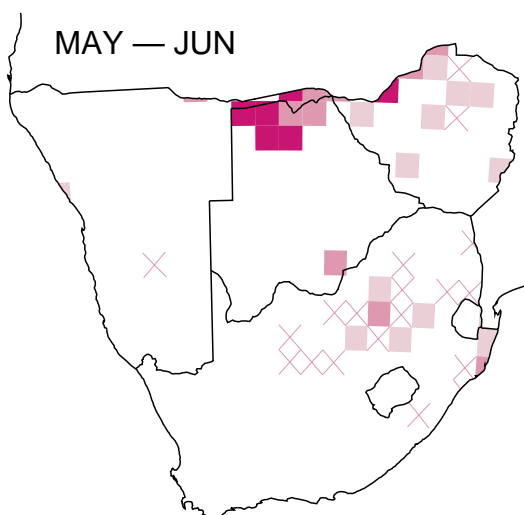

Models of seasonality for Zones. Number of records (top to bottom, left to right):  
 Occurrence: 149, 3, 9, 1, 379, 205, 489, 3; Breeding: 0, 0, 1, 0, 0, 2, 5, 0.

BLACK EGRET

Seasonal distribution maps; one-degree grid.