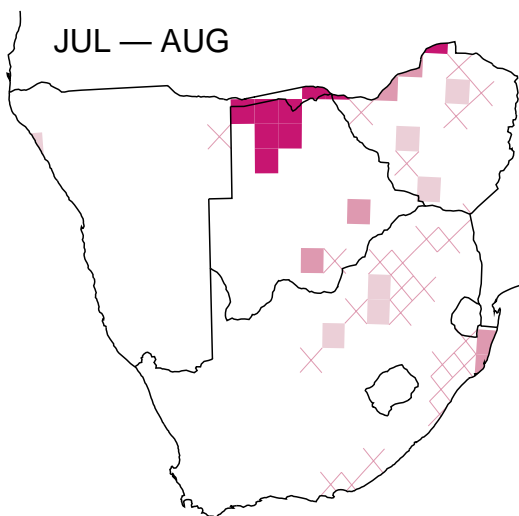

Models of seasonality for Zones. Number of records (top to bottom, left to right):  
 Occurrence: 149, 3, 9, 1, 379, 205, 489, 3; Breeding: 0, 0, 1, 0, 0, 2, 5, 0.

BLACK EGRET

Seasonal distribution maps; one-degree grid.