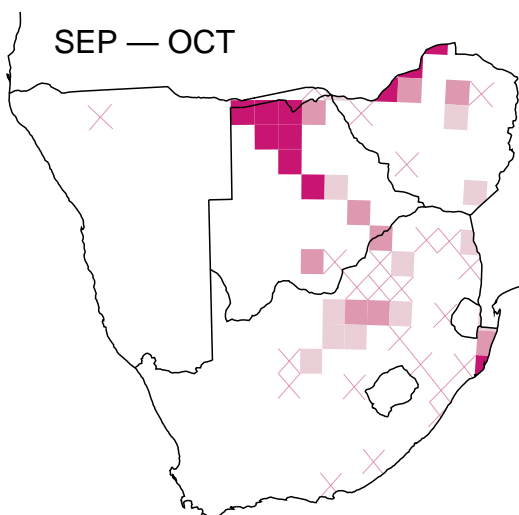

Models of seasonality for Zones. Number of records (top to bottom, left to right):  
 Occurrence: 149, 3, 9, 1, 379, 205, 489, 3; Breeding: 0, 0, 1, 0, 0, 2, 5, 0.

BLACK EGRET

Seasonal distribution maps; one-degree grid.